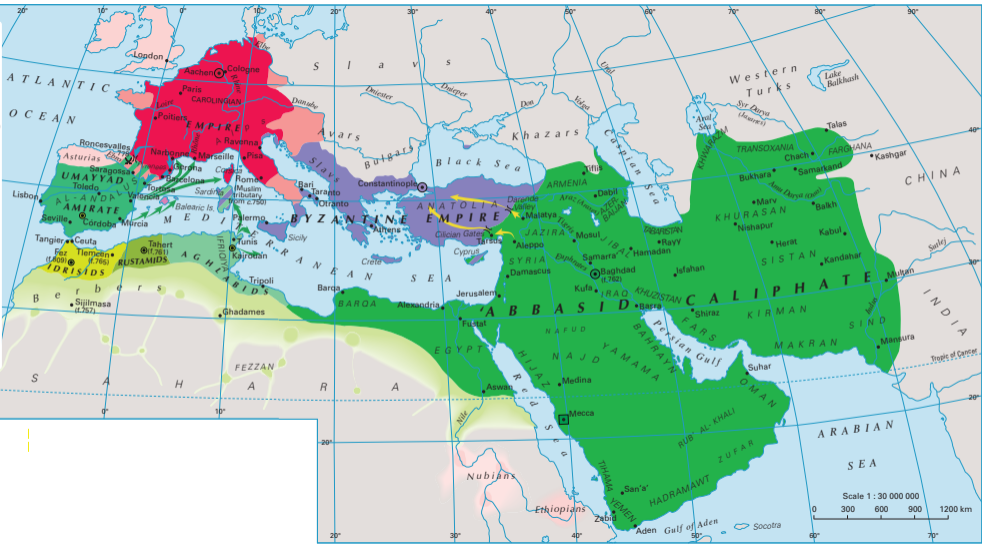

- ISLAM c.800**
- 'Abbasid Caliphate (750-1258)
 - Aghlabids (800-909) (nominal vassals of the 'Abbasids)
 - Rustamids (778-909)
 - Idrisids (789-985)
 - Umayyads of al-Andalus (756-1031) (independent Amirate 756-929; Caliphate 929-1031)
 - Other areas under Muslim influence
- CHRISTENDOM c.800**
- Byzantine Empire (c.395-1453)
 - Carolingian Empire (751-843)
 - Frankish dependencies / marches (created between 789-812)
 - Frankish possession (temporarily held 754-98)
 - Other areas under Christian influence
- Legend:**
- Holy city of Mecca
 - Caliphal capital
 - Local dynastic seat
 - 'Abbasid raids (762-808)
 - Other Muslim raids (c.750-c.814)
- CHRISTENDOM c.800**
- Byzantine Empire (c.395-1453)
 - Carolingian Empire (751-843)
 - Frankish dependencies / marches (created between 789-812)
 - Frankish possession (temporarily held 754-98)
 - Other areas under Christian influence
- Legend:**
- Imperial capital: Byzantine / Carolingian
 - Charlemagne's attacks on al-Andalus (778-812)
 - Strategic mountain pass
 - Major battle site (with date)

Scale 1 : 30 000 000
 0 300 600 900 1200 km